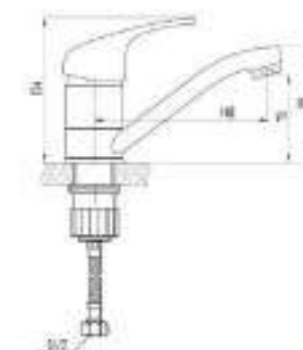

DVL0304-03 Смеситель для кухни с коротким изливом, на гайке, хром