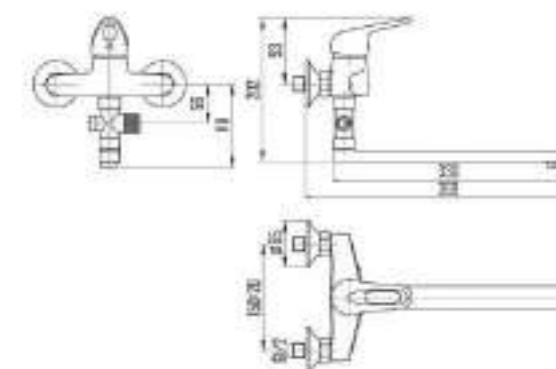

DVL0722-07 Смеситель для ванны с поворотным изливом и наружным поворотным дивертором, хром