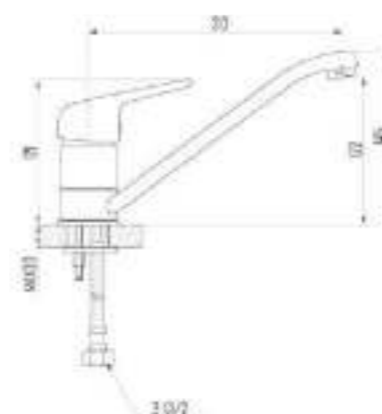

DVL0701-07 Смеситель для кухни, хром