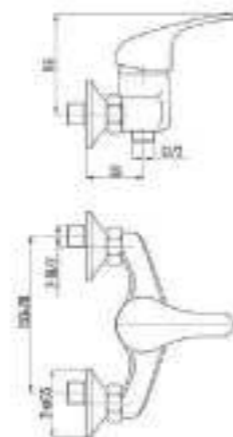

DVL0331-03 Смеситель для душа, хром