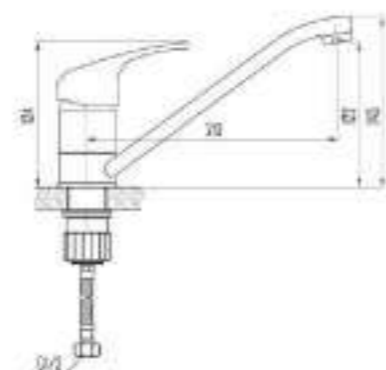

DVL0302-03 Смеситель для кухни на гайке, хром