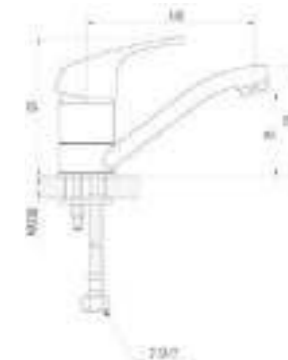

ERLA

chrome

DVL0301-03	Смеситель для кухни, хром
DVL0302-03	Смеситель для кухни, на гайке, хром
DVL0303-03	Смеситель для кухни с коротким изливом, хром
DVL0304-03	Смеситель для кухни с коротким изливом, на гайке, хром
DVL0305-03	Смеситель для кухни с боковой ручкой, хром
DVL0306-03	Смеситель для кухни с боковой ручкой, на гайке, хром
DVL0321-03	Смеситель для ванны с поворотным изливом и наружным кнопочным дивертором, хром
DVL0322-03	Смеситель для ванны с поворотным изливом и наружным поворотным дивертором, хром
DVL0323-03	Смеситель для ванны с поворотным изливом и встроенным поворотным дивертором, хром
DVL0324-03	Смеситель для ванны с литым корпусом-изливом и кнопочным дивертором, хром
DVL0325-03	Смеситель для ванны с литым корпусом-изливом и поворотным дивертором, хром
DVL0331-03	Смеситель для душа, хром
DVL0341-03	Смеситель для раковины, хром
DVL0351-03	Смеситель для биде, хром

DVL0303-03 Смеситель для кухни с коротким изливом, хром