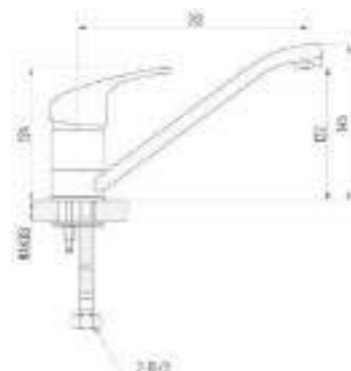

DVL0301-03 Смеситель для кухни, хром