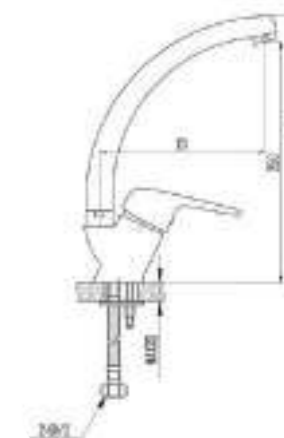

URBI

chrome

DVL0701-07	Смеситель для кухни, хром
DVL0703-07	Смеситель для кухни с коротким изливом, хром
DVL0705-07	Смеситель для кухни с боковой ручкой, хром
DVL0721-07	Смеситель для ванны с поворотным изливом и наружным кнопочным дивертором, хром
DVL0722-07	Смеситель для ванны с поворотным изливом и наружным поворотным дивертором, хром
DVL0723-07	Смеситель для ванны с поворотным изливом и встроенным поворотным дивертором, хром
DVL0724-07	Смеситель для ванны с литым корпусом-изливом и кнопочным дивертором, хром
DVL0725-07	Смеситель для ванны с литым корпусом-изливом и поворотным дивертором, хром
DVL0731-07	Смеситель для душа, хром
DVL0741-07	Смеситель для раковины, хром
DVL0751-07	Смеситель для биде, хром

DVL0705-07 Смеситель для кухни с боковой ручкой, хром