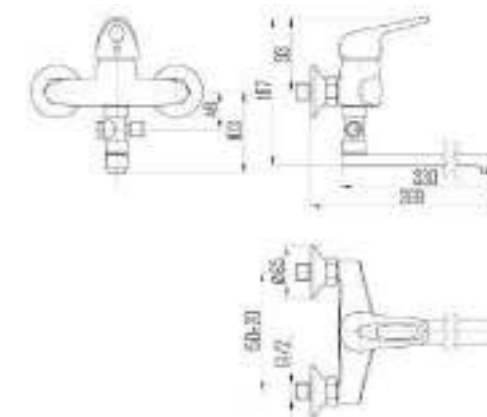

DVL0721-07 Смеситель для ванны с поворотным изливом и наружным кнопочным дивертором, хром