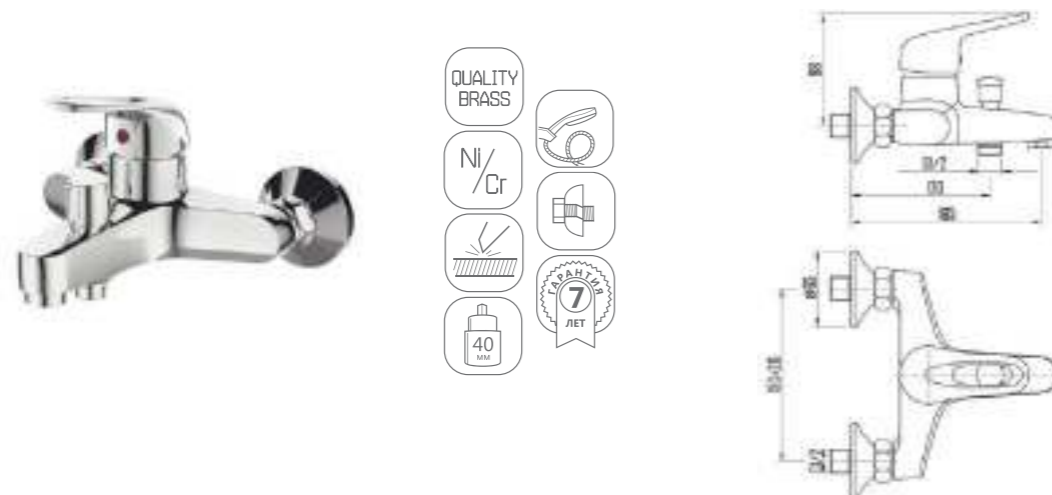

DVL0725-07 Смеситель для ванны с литым корпусом-изливом и поворотным дивертором, хром

- QUALITY BRASS
- Ni/Cr
- 40 mm
- 7 ЛЕТ